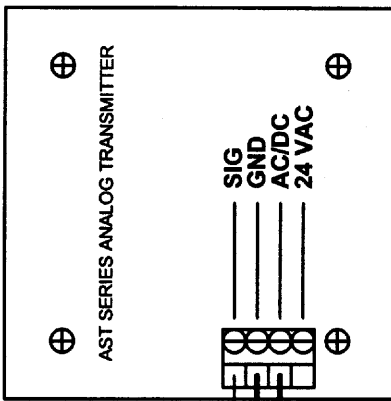

WIRING EXAMPLE FOR
ANALOG VERSION OF
CONTROLLER SHOWING
DAISY-CHAIN WIRING FOR
POWER AND INDIVIDUAL
SIGNAL WIRES (MAXIMUM OF
EIGHT)

Critical Environment Technologies www.critical-environment.com	
TITLE: PDC SERIES MOTHER BOARD AND WIRING CONNECTIONS FOR REMOTE ANALOG SENSOR/TRANSMITTERS	
DRAWING NUMBER: PDC-002	REV: "B" JULY-2-2001
DRAWN BY: F. B. ENGINEER: F. A.	

AST SERIES ANALOG TRANSMITTER WITH SOLID-STATE SENSOR SHOWN