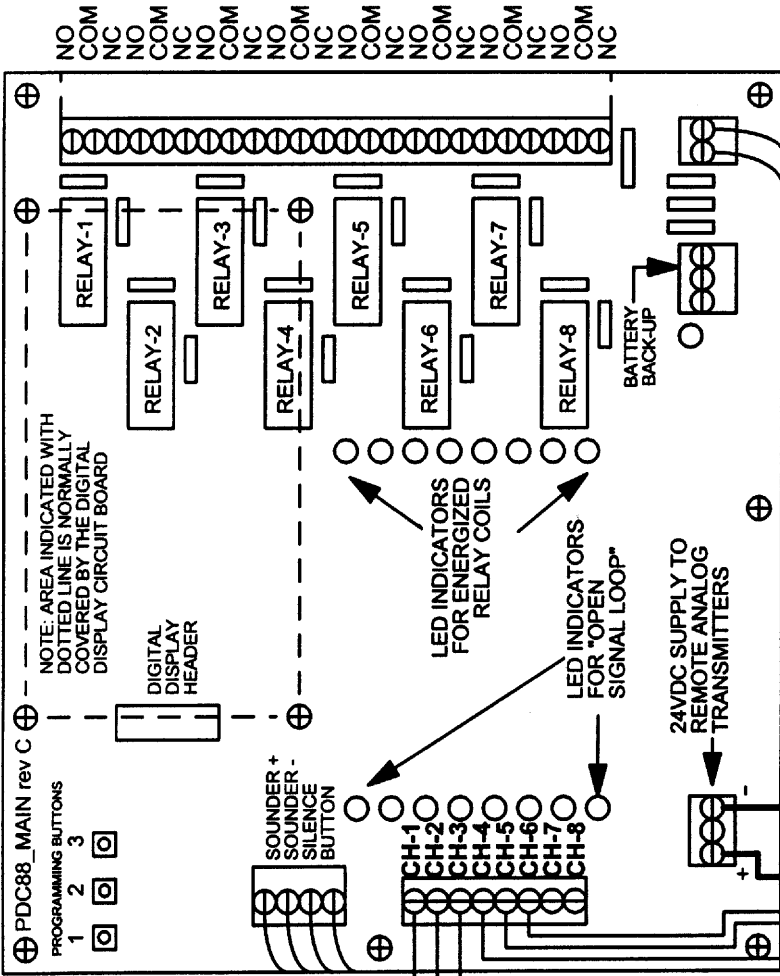

WIRING EXAMPLE FOR
ANALOG VERSION OF
CONTROLLER SHOWING
DAISY-CHAIN WIRING FOR
POWER AND INDIVIDUAL
SIGNAL WIRES (MAXIMUM OF
EIGHT)

Critical Environment Technologies www.critical-environment.com	
TITLE: PDC SERIES MOTHER BOARD AND WIRING CONNECTIONS FOR REMOTE ANALOG SENSOR/TRANSMITTERS	
DRAWING NUMBER: PDC-002	REV: "B" JULY-2-2001
DRAWN BY: F. B. ENGINEER: F. A.	

AST SERIES ANALOG TRANSMITTER WITH SOLID-STATE SENSOR SHOWN