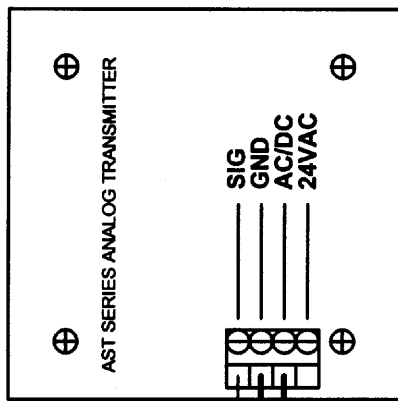

WIRING EXAMPLE FOR
ANALOG VERSION OF
CONTROLLER SHOWING
DAISY-CHAIN WIRING FOR
POWER AND INDIVIDUAL
SIGNAL WIRES (MAXIMUM OF
EIGHT)

Critical Environment Technologies www.critical-environment.com	
TITLE: PDC SERIES MOTHER BOARD AND WIRING CONNECTIONS FOR REMOTE ANALOG SENSOR/TRANSMITTERS	
DRAWING NUMBER: PDC-002	REV: "B" JULY-2-2001
DRAWN BY: F. B. ENGINEER: F. A.	

AST SERIES ANALOG TRANSMITTER WITH SOLID-STATE SENSOR SHOWN